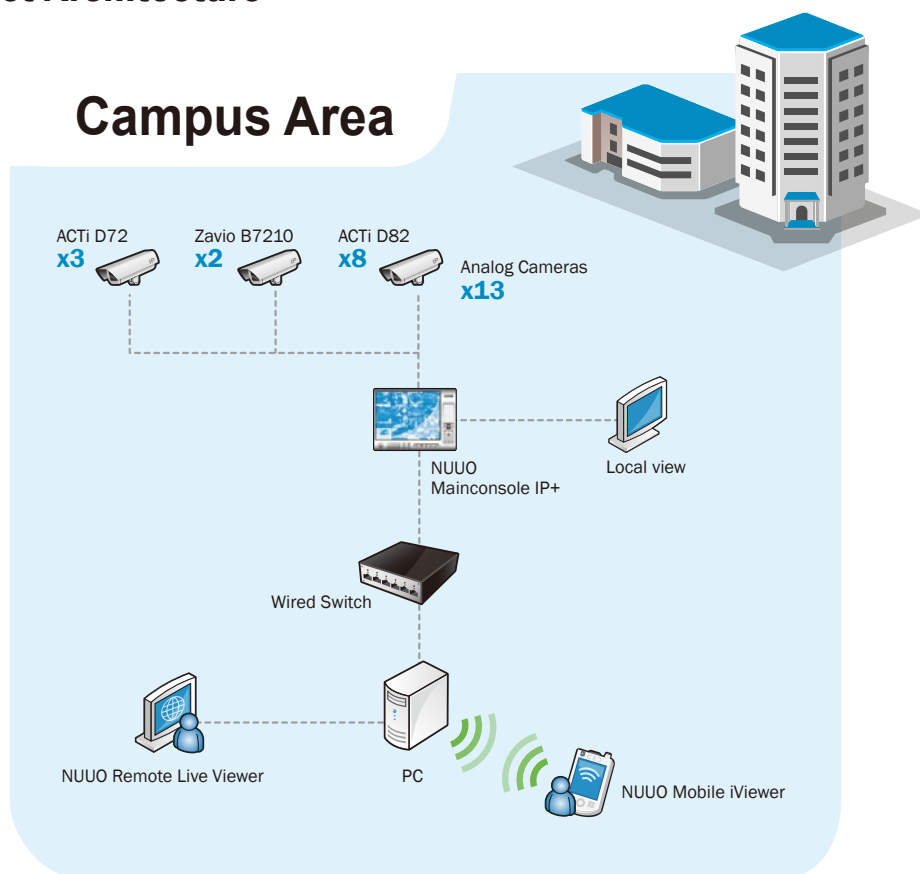

Device & Software List

- Cameras :
  - ACTi D82 x 8
  - Zavio B7210 x 2
  - ACTi D72 x 3
- Recording Servers :
  - NUUO Mainconsole IP+ License
- Client Software :
  - NUUO Remote Live Viewer
  - NUUO iViewer Mobile App
- Switch :
  - Dlink Wired Switch

Project Architecture