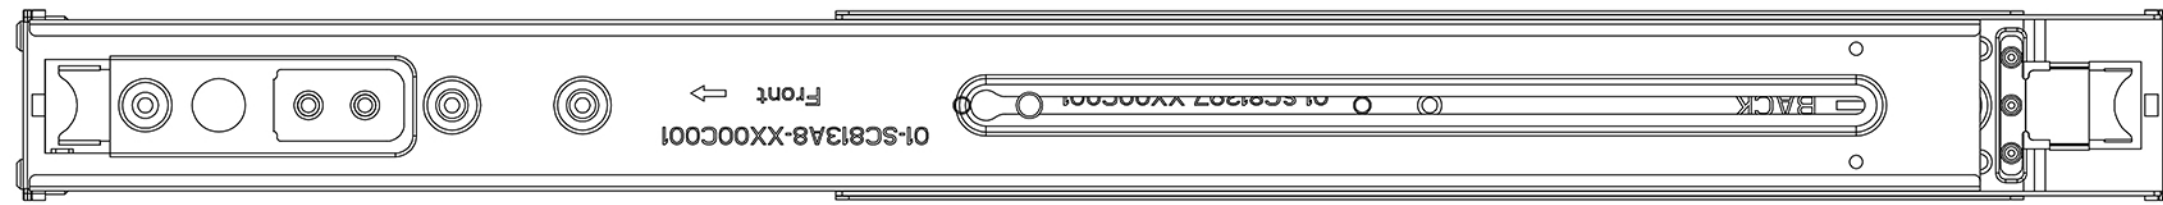

1U Rack Cabinet Slide Rail

Max. Load 41kgs