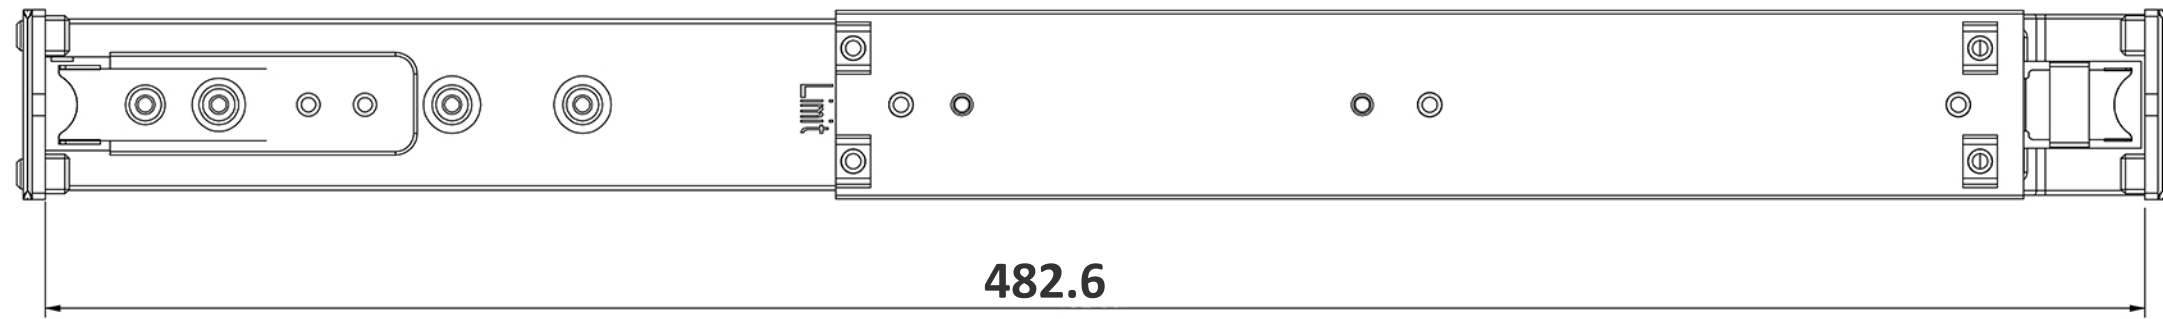

1U Rack Cabinet Slide Rail

Max. Load 41kgs