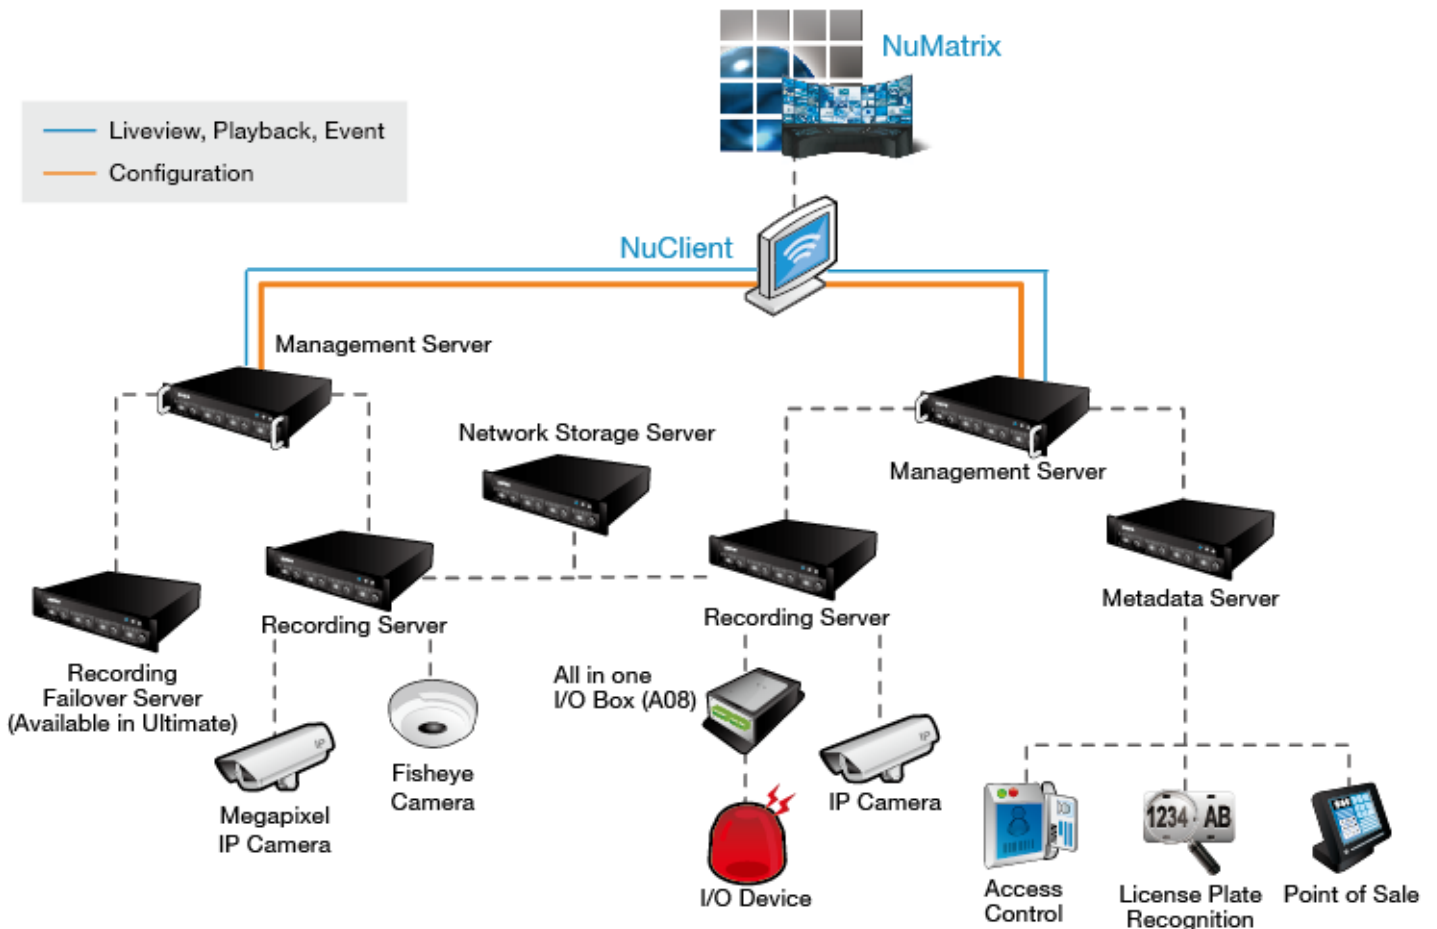

## NUUO Network Storage Server

## System Diagram

## Product Overview

NUUO Network Storage is designed to provide a powerful storage solution offering the highest levels of performance for surveillance application with rock solid, easily manageable, powerful recording and streaming capacity.